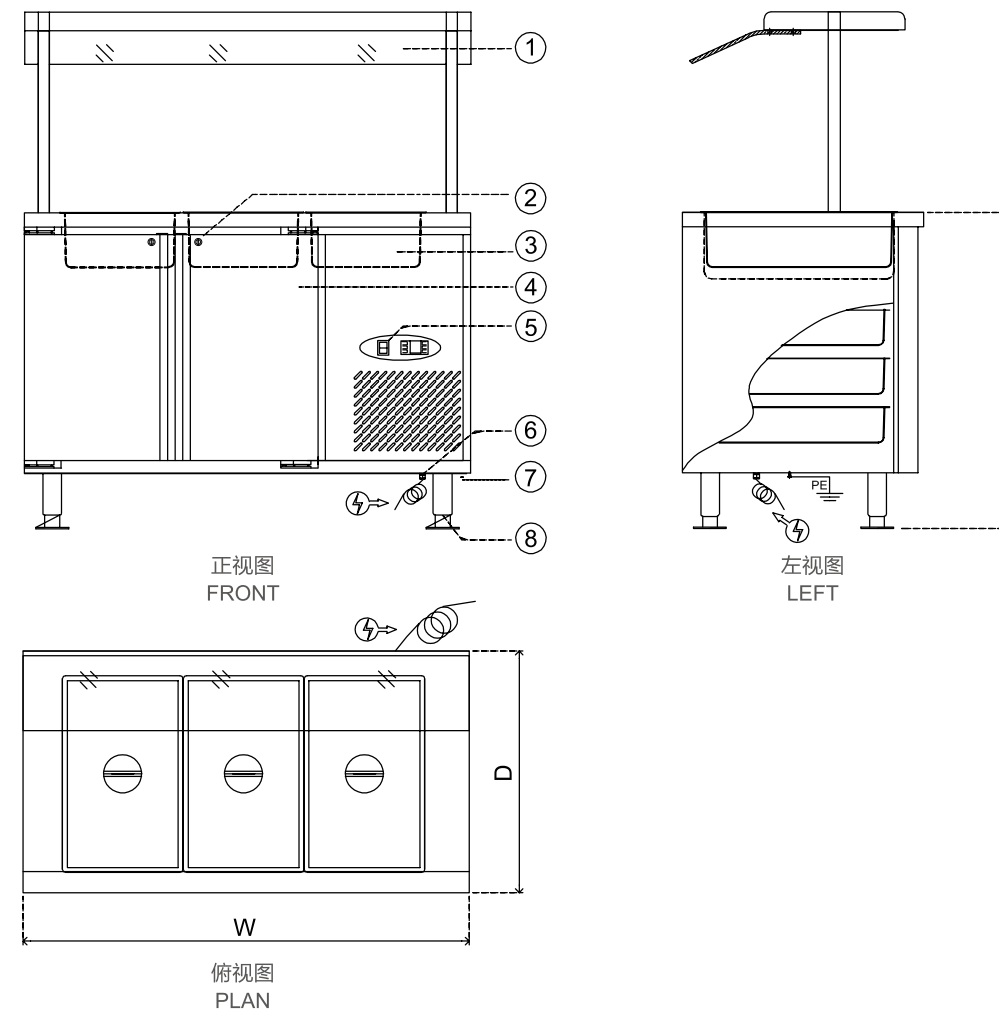

图片型号 PICTURE MODEL: BCF1265

## Marine Cold Basin + Cabin 船用冷餐台

- ◆ 全不锈钢结构  
S/S execution
- ◆ 台面按照标准 GN 份数盘尺寸设计  
The top is designed according to standard G/N size
- ◆ 采用优质进口压缩机及环保型制冷剂  
Imported compressor with good quality and environmental-friendly refrigerant
- ◆ 采用电子温控，数字显示  
Electronic thermostat with numeral display
- ◆ 柜内带 GN 搁架  
GN shelves are fitted inside the cabinet
- ◆ 可选配单侧或双侧透明卫生罩  
Either single-sided sneeze guard or double-sided sneeze guard is available
- ◆ 可选配照明灯  
Light (optional)

- ① 玻璃罩  
Glass Cover
- ② 门锁  
Locker
- ③ GN1/1 份数盘  
GN1/1 Container
- ④ 磁吸门  
Magnetic Door
- ⑤ 控制面板  
Control Panel
- ⑥ 电源线  
Electric Cord
- ⑦ 接地螺栓  
Earthing
- ⑧ 船用可调节底脚  
Marine Adjustable Leg

设备名称 Equipment	型号 Model	容量 Capacity	功率 Rating	电制 Voltage	尺寸 Size (W×D×H)	重量 Net Weight
船用冷餐台 Marine Cold Basin + Cabin	BCF0865	2x1/1GN-100mm	0.5kW	220V/1/50Hz 230V/1/60Hz	800x650x850mm	90kg
船用冷餐台 Marine Cold Basin + Cabin	BCF1265	3x1/1GN-100mm	0.7kW	220V/1/50Hz 230V/1/60Hz	1200x650x850mm	105kg
船用冷餐台 Marine Cold Basin + Cabin	BCF1665	4x1/1GN-100mm	0.9kW	220V/1/50Hz 230V/1/60Hz	1600x650x850mm	120kg
卫生罩、照明灯 (可选购) Sneeze Guard, light (optional)						