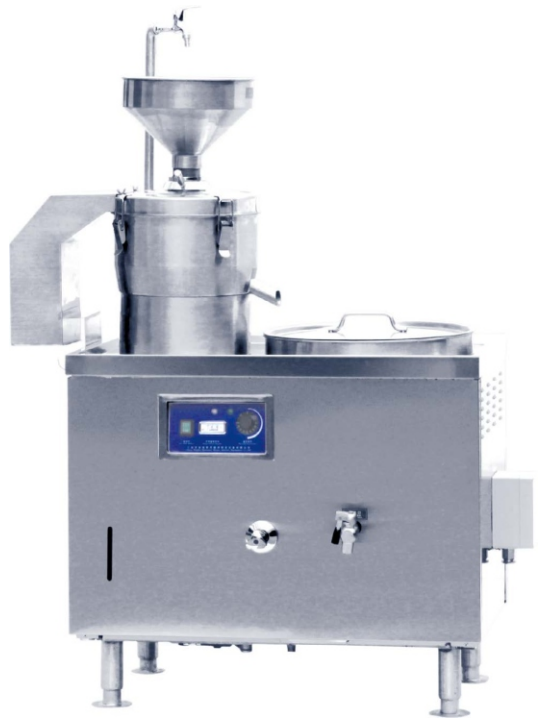

图片型号 PICTURE MODEL:BDJ70

Marine Soya-bean Milk Maker 船用豆浆机

- ◆ 全不锈钢结构
S/S execution
- ◆ 磨浆、煮浆一体化设计，简单方便
Grinding and boiling are incorporated on single machine
- ◆ 磨浆时，浆渣自动分离
The bean milk and dreg can be separated automatically when being grinded

设备名称 Equipment	型号 Model	容量 Capacity	功率 Rating	电制 Voltage	尺寸 Size (W×D×H)	重量 Net Weight
船用豆浆机 Marine Soya-bean Milk Maker	BDJS35	35kg/Hr	0.75kW	220V/1/50Hz 230V/1/60Hz	305x435x775mm	28kg
船用豆浆机 Marine Soya-bean Milk Maker	BDJS80	80kg/Hr	1.1kW	220V/1/50Hz 230V/1/60Hz	480x390x900mm	55kg
船用豆浆豆腐机 Marine Soya-bean Milk and Tofu Maker	BDJ70	70kg/Hr	13kW	380-415V/3/50Hz 440-480V/3/60Hz	1095x650x1350mm	108kg
船用豆腐压榨机 Marine Tofu Squeezer	CDV35	35kg/load			600x540x765mm	50kg