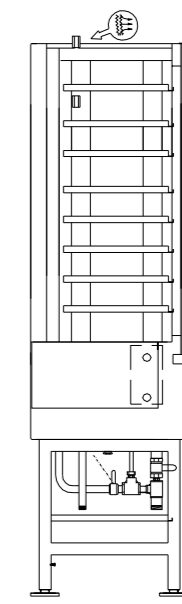

图片型号 PICTURE MODEL: BRC08

Marine Elec. Rice Steam Cooker 船用电热蒸饭箱

- ◆ 全不锈钢结构
S/S execution
- ◆ 可视玻璃窗设计，可随时检查箱内情况
Design of visible glass window to check the condition inside the box at any moment
- ◆ 设有定时、定温功能
The cooking duration and cooking temperature can be adjusted
- ◆ 设有自动补水和防干烧报警功能
Automatic water compensation and dry-burning alarm
- ◆ 控制系统和饭箱一体化设计，便于操作和安装
Control system and tank are integrated for easy operation and installation

正视图
FRONT

左视图
LEFT

俯视图
PLAN

- ① 控制面板
Control Panel
- ② 进线填料函
Cable Gland
- ③ 进水口
Inlet
- ④ 排水口
Drain
- ⑤ 不锈钢底座
S/S Stand

设备名称 Equipment	型号 Model	容量 Capacity	功率 Rating	电制 Voltage	尺寸 Size (W×D×H)	重量 Net Weight
船用电热蒸饭箱 Marine Elec. Rice Steam Cooker	BRC08	8x1/1GN	9kW	380-415V/3/50Hz 440-480V/3/60Hz	830x500x1750mm	112kg
船用电热蒸饭箱 Marine Elec. Rice Steam Cooker	BRC16	16x1/1GN	12kW	380-415V/3/50Hz 440-480V/3/60Hz	830x780x1750mm	150kg