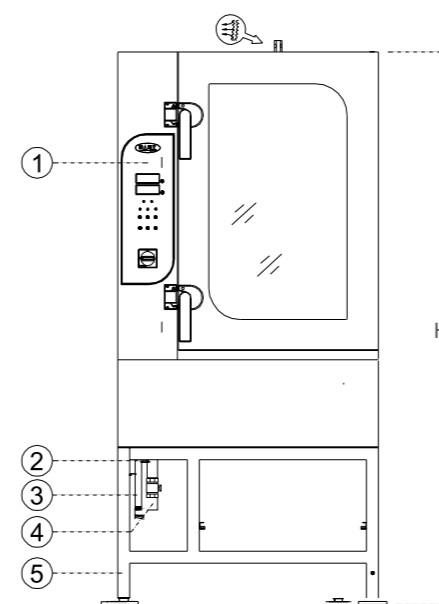

图片型号 PICTURE MODEL: BRC08

Marine Elec. Rice Steam Cooker 船用电热蒸饭箱

- ◆ 全不锈钢结构
S/S execution
- ◆ 可视玻璃窗设计，可随时检查箱内情况
Design of visible glass window to check the condition inside the box at any moment
- ◆ 设有定时、定温功能
The cooking duration and cooking temperature can be adjusted
- ◆ 设有自动补水和防干烧报警功能
Automatic water compensation and dry-burning alarm
- ◆ 控制系统和饭箱一体化设计，便于操作和安装
Control system and tank are integrated for easy operation and installation

正视图
FRONT

左视图
LEFT

俯视图
PLAN

- ① 控制面板
Control Panel
- ② 进线填料函
Cable Gland
- ③ 进水口
Inlet
- ④ 排水口
Drain
- ⑤ 不锈钢底座
S/S Stand

设备名称 Equipment	型号 Model	容量 Capacity	功率 Rating	电制 Voltage	尺寸 Size (W×D×H)	重量 Net Weight
船用电热蒸饭箱 Marine Elec. Rice Steam Cooker	BRC08	8x1/1GN	9kW	380-415V/3/50Hz 440-480V/3/60Hz	830x500x1750mm	112kg
船用电热蒸饭箱 Marine Elec. Rice Steam Cooker	BRC16	16x1/1GN	12kW	380-415V/3/50Hz 440-480V/3/60Hz	830x780x1750mm	150kg