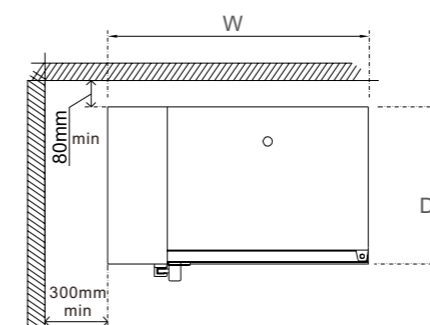

图片型号 PICTURE MODEL: BRC08

Marine Elec. Rice Steam Cooker 船用电热蒸饭箱

- ◆ 全不锈钢结构
S/S execution
- ◆ 可视玻璃窗设计，可随时检查箱内情况
Design of visible glass window to check the condition inside the box at any moment
- ◆ 设有定时、定温功能
The cooking duration and cooking temperature can be adjusted
- ◆ 设有自动补水和防干烧报警功能
Automatic water compensation and dry-burning alarm
- ◆ 控制系统和饭箱一体化设计，便于操作和安装
Control system and tank are integrated for easy operation and installation

正视图
FRONT

左视图
LEFT

俯视图
PLAN

- ① 控制面板
Control Panel
- ② 进线填料函
Cable Gland
- ③ 进水口
Inlet
- ④ 排水口
Drain
- ⑤ 不锈钢底座
S/S Stand

设备名称 Equipment	型号 Model	容量 Capacity	功率 Rating	电制 Voltage	尺寸 Size (W×D×H)	重量 Net Weight
船用电热蒸饭箱 Marine Elec. Rice Steam Cooker	BRC08	8x1/1GN	9kW	380-415V/3/50Hz 440-480V/3/60Hz	830x500x1750mm	112kg
船用电热蒸饭箱 Marine Elec. Rice Steam Cooker	BRC16	16x1/1GN	12kW	380-415V/3/50Hz 440-480V/3/60Hz	830x780x1750mm	150kg